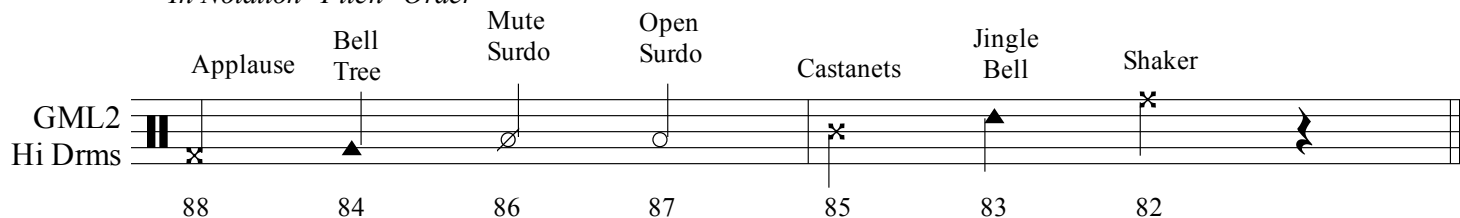

General MIDI Level 2 Percussion Maps

Benjamin Robert Tubb

Standard Drum Set GML2 Low (27-34)

In MIDI Note Number Order

In Notation "Pitch" Order

Standard Drum Set GML2 Hi (82-88)

In MIDI Note Number Order

In Notation "Pitch" Order