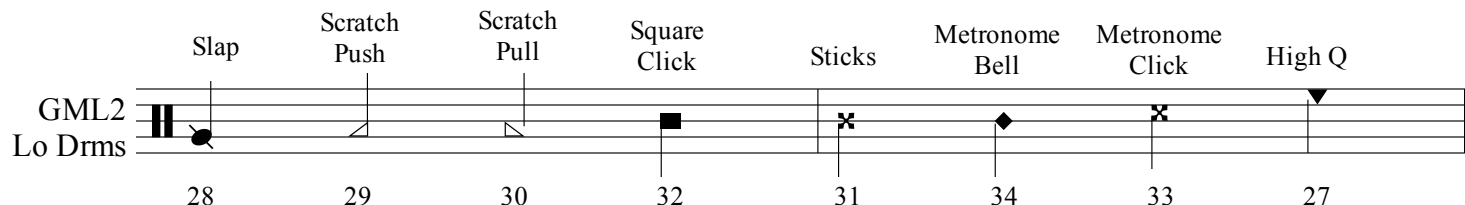

General MIDI Level 2 Percussion Maps

Benjamin Robert Tubb

Standard Drum Set GML2 Low (27-34)

In MIDI Note Number Order

In Notation "Pitch" Order

Standard Drum Set GML2 Hi (82-88)

In MIDI Note Number Order

In Notation "Pitch" Order