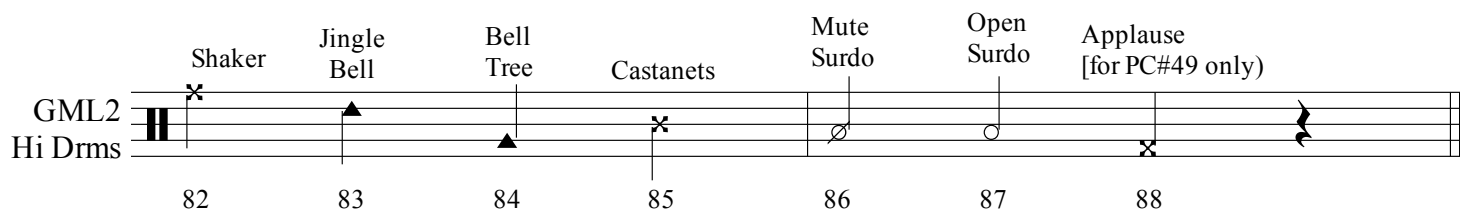

General MIDI Level 2 Percussion Maps

Benjamin Robert Tubb

Standard Drum Set GML2 Low (27-34)

In MIDI Note Number Order

In Notation "Pitch" Order

Standard Drum Set GML2 Hi (82-88)

In MIDI Note Number Order

In Notation "Pitch" Order