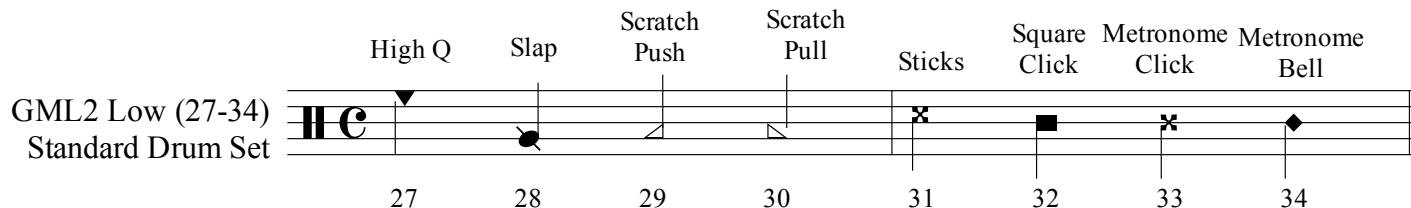

General MIDI Level 2 Percussion Maps

Benjamin Robert Tubb

Standard Drum Set GML2 Low (27-34)

In MIDI Note Number Order

In Notation "Pitch" Order

Standard Drum Set GML2 Hi (82-88)

In MIDI Note Number Order

In Notation "Pitch" Order